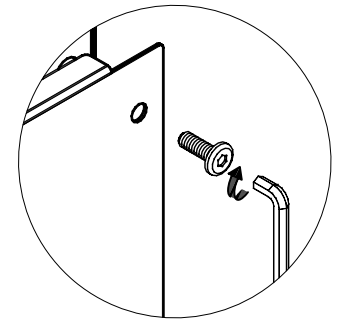

# ASSEMBLY FLEX TROLLEY - WRITING DESK

A.  M6x15- 36 pcs

B.  Hexagon key 4 mm  
1pcs

STEP 1

STEP 2

STEP 3